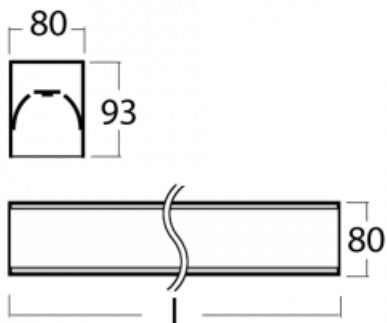

# Lina80-S

05S-200K-60GHTD/840, S

EPD®

Lina80-S luminaires are available in recessed, surface, suspended or wall mounted versions, including the illuminated corner segments. Lina80-S system luminaire can be used to create different shapes or long lines, with special joints that prevent any light to shine through, creating thus a seamless visual effect, suitable for small offices as well as big halls.

## Technical drawing

Type of installation	Recessed, Surface, Wall mounted, Suspended, 3 circuit track
Light distribution	Direct
Luminaire shape	Linear
Colour of the luminaires	Silver
Material	Aluminium
Lifetime	L80/B10 70 000 hours
Warranty	60 months
Description of luminaires	Luminaire recessed/surface/wall mounted/suspended/3 circuit track
Dimensions	3366 mm × 80 mm × 93 mm
Light source	LED MODUL
Type of optical system	Opal diffuser
Luminous flux	16060 lm ± 10 %
Colour Temperature	4000 K cool white
Luminous efficacy	122 lm/W
MacAdam Light source	2
Colour rendering index	80
UGR max. X=4H Y=8H, ρ=70,50,20	26.7