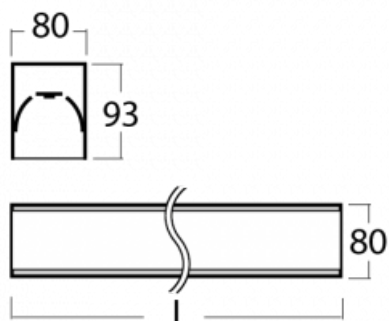

# Lina80-S

05S-200K-60GHD/830, S

EPD®

Lina80-S luminaires are available in recessed, surface, suspended or wall mounted versions, including the illuminated corner segments. Lina80-S system luminaire can be used to create different shapes or long lines, with special joints that prevent any light to shine through, creating thus a seamless visual effect, suitable for small offices as well as big halls.

## Technical drawing

Type of installation	Recessed, Surface, Wall mounted, Suspended, 3 circuit track
Light distribution	Direct
Luminaire shape	Linear
Colour of the luminaires	Silver
Material	Aluminium
Lifetime	L80/B10 70 000 hours
Warranty	5 years
Description of luminaires	Luminaire recessed/surface/wall mounted/suspended/3 circuit track
Dimensions	3366 mm × 80 mm × 93 mm
Light source	LED MODUL
Type of optical system	Opal diffuser
Luminous flux*	15300 lm
Colour Temperature	3000 K warm white
Luminous efficacy	116 lm/W
MacAdam Light source	2
Colour rendering index	80
UGR max. X=4H Y=8H, ρ=70,50,20	26.6