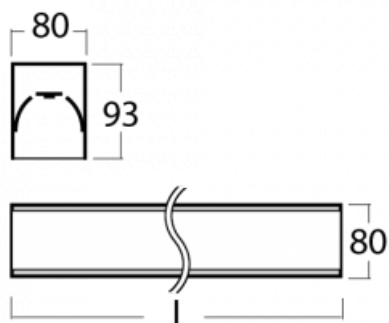

Luminaire

Lina80-S

05S-200K-60GGTD/830, S

EPD®

Lina80-S luminaires are available in recessed, surface, suspended or wall mounted versions, including the illuminated corner segments. Lina80-S system luminaire can be used to create different shapes or long lines, with special joints that prevent any light to shine through, creating thus a seamless visual effect, suitable for small offices as well as big halls.

Technical drawing

Type of installation	Recessed, Surface, Wall mounted, Suspended, 3 circuit track
Light distribution	Direct
Luminaire shape	Linear
Colour of the luminaires	Silver
Material	Aluminium
Lifetime	L90/B50 60 000 hours
Warranty	5 years
Description of luminaires	Luminaire recessed/surface/wall mounted/suspended/3 circuit track
Dimensions	3366 mm × 80 mm × 93 mm
Light source	LED MODUL
Type of optical system	Opal diffuser
Luminous flux*	9350 lm
Colour Temperature	3000 K warm white
Luminous efficacy	126 lm/W
MacAdam Light source	2
Colour rendering index	80
UGR max. X=4H Y=8H, ρ=70,50,20	24.9