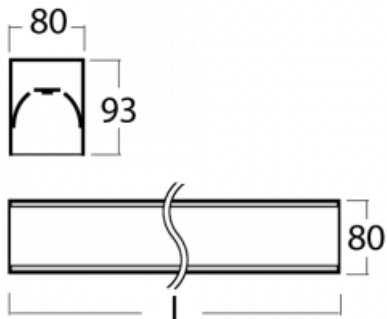

Luminaire

Lina80-S

05S-200K-60GGM3/830, B

EPD®

Lina80-S luminaires are available in recessed, surface, suspended or wall mounted versions, including the illuminated corner segments. Lina80-S system luminaire can be used to create different shapes or long lines, with special joints that prevent any light to shine through, creating thus a seamless visual effect, suitable for small offices as well as big halls.

Technical drawing

Type of installation	Recessed, Surface, Wall mounted, Suspended, 3 circuit track
Light distribution	Direct
Luminaire shape	Linear
Colour of the luminaires	Black
Material	Aluminium
Lifetime	L90/B50 60 000 hours
Warranty	60 months
Description of luminaires	Luminaire recessed/surface/wall mounted/suspended/3 circuit track
Dimensions	3366 mm × 80 mm × 93 mm
Light source	LED MODUL
Type of optical system	Opal diffuser
Luminous flux	9350 lm ± 10 %
Colour Temperature	3000 K warm white
Luminous efficacy	126 lm/W
MacAdam Light source	2
Colour rendering index	80
UGR max. X=4H Y=8H, ρ=70,50,20	24.9

00-20900, F
 bracket for installation
 of suspended type of
 profile as recessed
 trimless

00-21300, B
 Lipo80-S, Lina80-S -
 pendant profile for track
 luminaires; l = 1122mm

00-21301, B
 Lipo80-S, Lina80-S -
 pendant profile for track
 luminaires; l = 2242mm