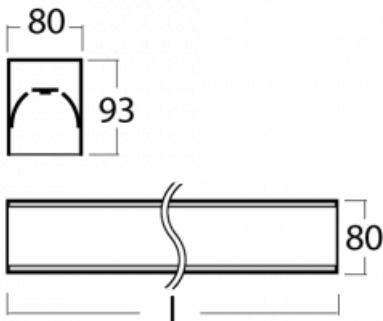

Luminaire

Lina80-S

05S-200K-60GEM3/830, S

EPD®

Lina80-S luminaires are available in recessed, surface, suspended or wall mounted versions, including the illuminated corner segments. Lina80-S system luminaire can be used to create different shapes or long lines, with special joints that prevent any light to shine through, creating thus a seamless visual effect, suitable for small offices as well as big halls.

Technical drawing

Type of installation	Recessed, Surface, Wall mounted, Suspended, 3 circuit track
Light distribution	Direct
Luminaire shape	Linear
Colour of the luminaires	Silver
Material	Aluminium
Lifetime	L90/B50 60 000 hours
Warranty	60 months
Description of luminaires	Luminaire recessed/surface/wall mounted/suspended/3 circuit track
Dimensions	3366 mm × 80 mm × 93 mm
Light source	LED MODUL
Type of optical system	Opal diffuser
Luminous flux	6100 lm ± 10 %
Colour Temperature	3000 K warm white
Luminous efficacy	137 lm/W
MacAdam Light source	2
Colour rendering index	80
UGR max. X=4H Y=8H, ρ=70,50,20	23.4

00-21300, S
Lipo80-S, Lina80-S -
pendant profile for track
luminaires; l = 1122mm

00-21301, S
Lipo80-S, Lina80-S -
pendant profile for track
luminaires; l = 2242mm

00-51300, S
set for suspension into
3-phase track, non-
dimmable luminaires