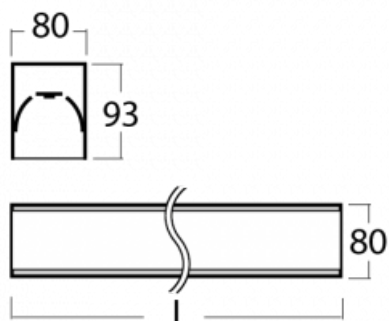

Luminaire

Lina80-S

05S-200K-50GGE/830, S

EPD®

Lina80-S luminaires are available in recessed, surface, suspended or wall mounted versions, including the illuminated corner segments. Lina80-S system luminaire can be used to create different shapes or long lines, with special joints that prevent any light to shine through, creating thus a seamless visual effect, suitable for small offices as well as big halls.

Technical drawing

Type of installation	Recessed, Surface, Wall mounted, Suspended, 3 circuit track
Light distribution	Direct
Luminaire shape	Linear
Colour of the luminaires	Silver
Material	Aluminium
Lifetime	L90/B50 60 000 hours
Warranty	5 years
Description of luminaires	Luminaire recessed/surface/wall mounted/suspended/3 circuit track
Dimensions	2805 mm × 80 mm × 93 mm
Weight	11.4 kg
Light source	LED MODUL
Type of optical system	Opal diffuser
Luminous flux*	7790 lm
Colour Temperature	3000 K warm white
Luminous efficacy	126 lm/W
MacAdam Light source	2
Colour rendering index	80
UGR max. X=4H Y=8H, ρ=70,50,20	24.9

00-21300, S
 Lipo80-S, Lina80-S -
 pendant profile for track
 luminaires; l = 1122mm

00-21301, S
 Lipo80-S, Lina80-S -
 pendant profile for track
 luminaires; l = 2242mm

00-51300, S
 set for suspension into
 3-phase track, non-
 dimmable luminaires