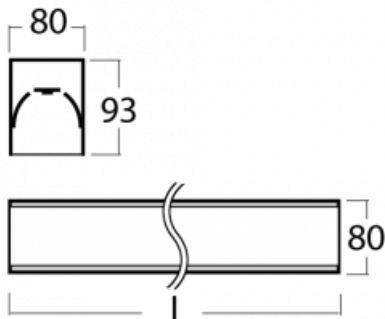

Luminaire

Lina80-S

05S-200K-50GGD/830, B

EPD®

Lina80-S luminaires are available in recessed, surface, suspended or wall mounted versions, including the illuminated corner segments. Lina80-S system luminaire can be used to create different shapes or long lines, with special joints that prevent any light to shine through, creating thus a seamless visual effect, suitable for small offices as well as big halls.

Technical drawing

Type of installation	Recessed, Surface, Wall mounted, Suspended, 3 circuit track
Light distribution	Direct
Luminaire shape	Linear
Colour of the luminaires	Black
Material	Aluminium
Lifetime	L90/B50 60 000 hours
Warranty	5 years
Description of luminaires	Luminaire recessed/surface/wall mounted/suspended/3 circuit track
Dimensions	2805 mm × 80 mm × 93 mm
Weight	10 kg
Light source	LED MODUL
Type of optical system	Opal diffuser
Luminous flux*	7790 lm
Colour Temperature	3000 K warm white
Luminous efficacy	126 lm/W
MacAdam Light source	2
Colour rendering index	80
UGR max. X=4H Y=8H, ρ=70,50,20	24.9

Luminaire power input*	62 W
Connection of the luminaires	DALI
Electrical voltage	220-240V
Frequency	50/60Hz

 **CE** IP 40

*±10 %

Downloads

Installation instructions

Photos

Accessories

00-00200, N
 straight connector

00-00300, N
 wire suspension
 2000mm

00-00301, N
 wire suspension
 4000mm

00-00302, N
 wire suspension
 6000mm

00-00354, K
 cable 5x0,75 1000mm

00-00355, K
 cable 5x0,75 2000mm

00-00356, K
 cable 5x0,75 4000mm