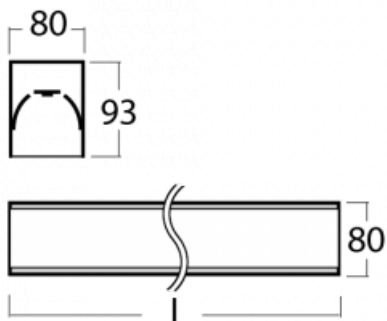

Luminaire

Lina80-S

05S-200K-50GEM3/830, W

EPD®

Lina80-S luminaires are available in recessed, surface, suspended or wall mounted versions, including the illuminated corner segments. Lina80-S system luminaire can be used to create different shapes or long lines, with special joints that prevent any light to shine through, creating thus a seamless visual effect, suitable for small offices as well as big halls.

Technical drawing

Type of installation	Recessed, Surface, Wall mounted, Suspended, 3 circuit track
Light distribution	Direct
Luminaire shape	Linear
Colour of the luminaires	White
Material	Aluminium
Lifetime	L90/B50 60 000 hours
Warranty	60 months
Description of luminaires	Luminaire recessed/surface/wall mounted/suspended/3 circuit track
Dimensions	2805 mm × 80 mm × 93 mm
Light source	LED MODUL
Type of optical system	Opal diffuser
Luminous flux	5080 lm ± 10 %
Colour Temperature	3000 K warm white
Luminous efficacy	137 lm/W
MacAdam Light source	2
Colour rendering index	80
UGR max. X=4H Y=8H, ρ=70,50,20	23.4

00-20900, F
 bracket for installation
 of suspended type of
 profile as recessed
 trimless

00-21300, W
 Lipo80-S, Lina80-S -
 pendant profile for track
 luminaires; l = 1122mm

00-21301, W
 Lipo80-S, Lina80-S -
 pendant profile for track
 luminaires; l = 2242mm