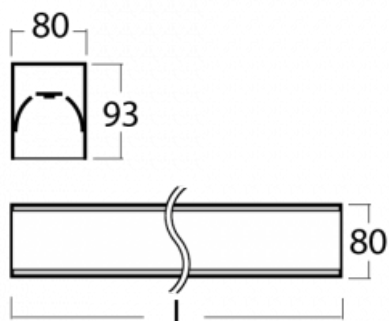

Luminaire

Lina80-S

05S-200K-50GEM/840, B

EPD®

Lina80-S luminaires are available in recessed, surface, suspended or wall mounted versions, including the illuminated corner segments. Lina80-S system luminaire can be used to create different shapes or long lines, with special joints that prevent any light to shine through, creating thus a seamless visual effect, suitable for small offices as well as big halls.

Technical drawing

Type of installation	Recessed, Surface, Wall mounted, Suspended, 3 circuit track
Light distribution	Direct
Luminaire shape	Linear
Colour of the luminaires	Black
Material	Aluminium
Lifetime	L90/B50 60 000 hours
Warranty	5 years
Description of luminaires	Luminaire recessed/surface/wall mounted/suspended/3 circuit track
Dimensions	2805 mm × 80 mm × 93 mm
Weight	11.5 kg
Light source	LED MODUL
Type of optical system	Opal diffuser
Luminous flux*	5340 lm
Colour Temperature	4000 K cool white
Luminous efficacy	144 lm/W
MacAdam Light source	2
Colour rendering index	80
UGR max. X=4H Y=8H, ρ=70,50,20	23.6

00-00300, N
 wire suspension
 2000mm

00-00301, N
 wire suspension
 4000mm

00-00302, N
 wire suspension
 6000mm

00-00363, K
 cable 5x1,5 2000mm

00-00364, K
 cable 5x1,5 4000mm

00-00365, K
 cable 5x1,5 6000mm

00-21300, B
 Lipo80-S, Lina80-S -
 pendant profile for track
 luminaires; l = 1122mm

00-21301, B
 Lipo80-S, Lina80-S -
 pendant profile for track
 luminaires; l = 2242mm

00-51300, B
 set for suspension into
 3-phase track, non-
 dimmable luminaires