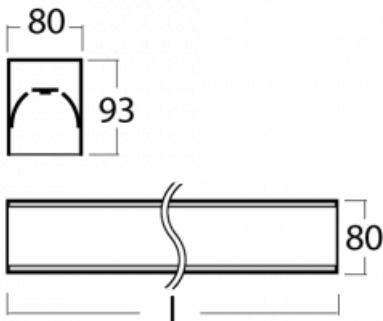

Luminaire

Lina80-S

05S-200K-50GEE/830, B

EPD®

Lina80-S luminaires are available in recessed, surface, suspended or wall mounted versions, including the illuminated corner segments. Lina80-S system luminaire can be used to create different shapes or long lines, with special joints that prevent any light to shine through, creating thus a seamless visual effect, suitable for small offices as well as big halls.

Technical drawing

Type of installation	Recessed, Surface, Wall mounted, Suspended, 3 circuit track
Light distribution	Direct
Luminaire shape	Linear
Colour of the luminaires	Black
Material	Aluminium
Lifetime	L90/B50 60 000 hours
Warranty	5 years
Description of luminaires	Luminaire recessed/surface/wall mounted/suspended/3 circuit track
Dimensions	2805 mm × 80 mm × 93 mm
Light source	LED MODUL
Type of optical system	Opal diffuser
Luminous flux*	5080 lm
Colour Temperature	3000 K warm white
Luminous efficacy	137 lm/W
MacAdam Light source	2
Colour rendering index	80
UGR max. X=4H Y=8H, ρ=70,50,20	23.4

Luminaire power input*	37 W
Connection of the luminaires	ON/OFF
Electrical voltage	220-240V
Frequency	50/60Hz

  IP 40

*±10 %

Downloads

Installation instructions

Photos

Accessories

00-00200, N
 straight connector

00-21300, B
 Lipo80-S, Lina80-S -
 pendant profile for track
 luminaires; l = 1122mm

00-21301, B
 Lipo80-S, Lina80-S -
 pendant profile for track
 luminaires; l = 2242mm

00-51300, B
 set for suspension into
 3-phase track, non-
 dimmable luminaires