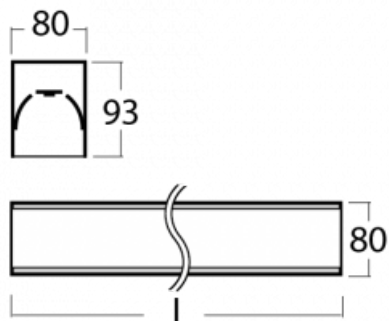

Luminaire

Lina80-S

05S-200K-40GHE/830, B

EPD®

Lina80-S luminaires are available in recessed, surface, suspended or wall mounted versions, including the illuminated corner segments. Lina80-S system luminaire can be used to create different shapes or long lines, with special joints that prevent any light to shine through, creating thus a seamless visual effect, suitable for small offices as well as big halls.

Technical drawing

Type of installation	Recessed, Surface, Wall mounted, Suspended, 3 circuit track
Light distribution	Direct
Luminaire shape	Linear
Colour of the luminaires	Black
Material	Aluminium
Lifetime	L80/B10 70 000 hours
Warranty	5 years
Description of luminaires	Luminaire recessed/surface/wall mounted/suspended/3 circuit track
Dimensions	2244 mm × 80 mm × 93 mm
Light source	LED MODUL
Type of optical system	Opal diffuser
Luminous flux*	10200 lm
Colour Temperature	3000 K warm white
Luminous efficacy	116 lm/W
MacAdam Light source	2
Colour rendering index	80
UGR max. X=4H Y=8H, ρ=70,50,20	26.6

00-21300, B
 Lipo80-S, Lina80-S -
 pendant profile for track
 luminaires; l = 1122mm

00-21301, B
 Lipo80-S, Lina80-S -
 pendant profile for track
 luminaires; l = 2242mm

00-51300, B
 set for suspension into
 3-phase track, non-
 dimmable luminaires