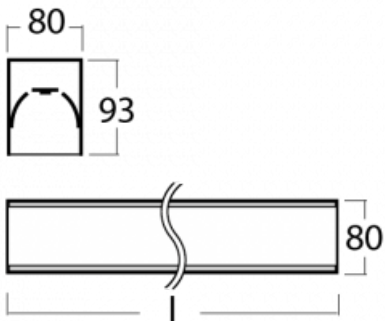

Luminaire

Lina80-S

05S-200K-40GHD/840, W

EPD®

Lina80-S luminaires are available in recessed, surface, suspended or wall mounted versions, including the illuminated corner segments. Lina80-S system luminaire can be used to create different shapes or long lines, with special joints that prevent any light to shine through, creating thus a seamless visual effect, suitable for small offices as well as big halls.

Technical drawing

Type of installation	Recessed, Surface, Wall mounted, Suspended, 3 circuit track
Light distribution	Direct
Luminaire shape	Linear
Colour of the luminaires	White
Material	Aluminium
Lifetime	L80/B10 70 000 hours
Warranty	5 years
Description of luminaires	Luminaire recessed/surface/wall mounted/suspended/3 circuit track
Dimensions	2244 mm × 80 mm × 93 mm
Weight	7.5 kg
Light source	LED MODUL
Type of optical system	Opal diffuser
Luminous flux*	10710 lm
Colour Temperature	4000 K cool white
Luminous efficacy	122 lm/W
MacAdam Light source	2
Colour rendering index	80
UGR max. X=4H Y=8H, ρ=70,50,20	26.7

00-20900, F
 bracket for installation
 of suspended type of
 profile as recessed
 trimless

00-21300, W
 Lipo80-S, Lina80-S -
 pendant profile for track
 luminaires; l = 1122mm

00-21301, W
 Lipo80-S, Lina80-S -
 pendant profile for track
 luminaires; l = 2242mm