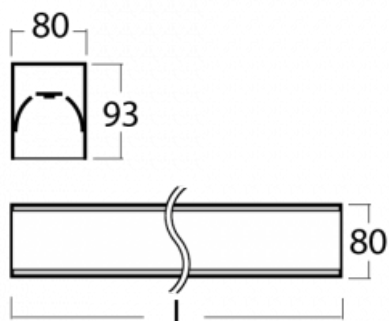

# Lina80-S

05S-200K-40GGM3/830, B

EPD®

Lina80-S luminaires are available in recessed, surface, suspended or wall mounted versions, including the illuminated corner segments. Lina80-S system luminaire can be used to create different shapes or long lines, with special joints that prevent any light to shine through, creating thus a seamless visual effect, suitable for small offices as well as big halls.

## Technical drawing

|                                   |   |
|-----------------------------------|---|
| Type of installation              | Recessed, Surface, Wall mounted, Suspended, 3 circuit track       |
| Light distribution                | Direct  |
| Luminaire shape                   | Linear  |
| Colour of the luminaires          | Black   |
| Material                          | Aluminium   |
| Lifetime                          | L90/B50 60 000 hours  |
| Warranty                          | 5 years   |
| Description of luminaires         | Luminaire recessed/surface/wall mounted/suspended/3 circuit track |
| Dimensions                        | 2244 mm × 80 mm × 93 mm   |
| Light source                      | LED MODUL   |
| Type of optical system            | Opal diffuser   |
| Luminous flux*                    | 6230 lm   |
| Colour Temperature                | 3000 K warm white   |
| Luminous efficacy                 | 126 lm/W  |
| MacAdam Light source              | 2   |
| Colour rendering index            | 80  |
| UGR max. X=4H<br>Y=8H, ρ=70,50,20 | 24.9  |