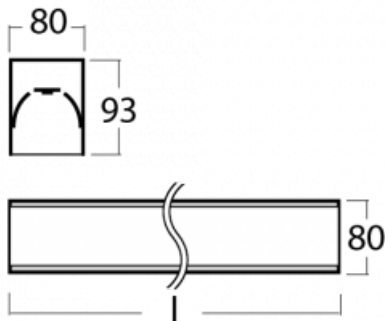

# Lina80-S

05S-200K-40GGD/840, W

EPD®

Lina80-S luminaires are available in recessed, surface, suspended or wall mounted versions, including the illuminated corner segments. Lina80-S system luminaire can be used to create different shapes or long lines, with special joints that prevent any light to shine through, creating thus a seamless visual effect, suitable for small offices as well as big halls.

## Technical drawing

Type of installation	Recessed, Surface, Wall mounted, Suspended, 3 circuit track
Light distribution	Direct
Luminaire shape	Linear
Colour of the luminaires	White
Material	Aluminium
Lifetime	L90/B50 60 000 hours
Warranty	60 months
Description of luminaires	Luminaire recessed/surface/wall mounted/suspended/3 circuit track
Dimensions	2244 mm × 80 mm × 93 mm
Light source	LED MODUL
Type of optical system	Opal diffuser
Luminous flux	6540 lm ± 10 %
Colour Temperature	4000 K cool white
Luminous efficacy	132 lm/W
MacAdam Light source	2
Colour rendering index	80
UGR max. X=4H Y=8H, ρ=70,50,20	25