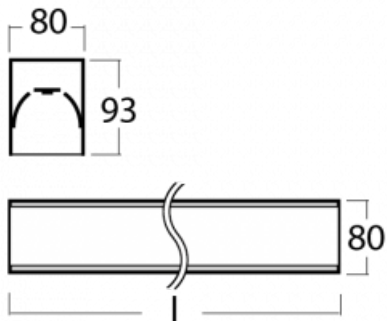

# Lina80-S

05S-200K-40GGD/840, B

EPD®

Lina80-S luminaires are available in recessed, surface, suspended or wall mounted versions, including the illuminated corner segments. Lina80-S system luminaire can be used to create different shapes or long lines, with special joints that prevent any light to shine through, creating thus a seamless visual effect, suitable for small offices as well as big halls.

## Technical drawing

Type of installation	Recessed, Surface, Wall mounted, Suspended, 3 circuit track
Light distribution	Direct
Luminaire shape	Linear
Colour of the luminaires	Black
Material	Aluminium
Lifetime	L90/B50 60 000 hours
Warranty	5 years
Description of luminaires	Luminaire recessed/surface/wall mounted/suspended/3 circuit track
Dimensions	2244 mm × 80 mm × 93 mm
Light source	LED MODUL
Type of optical system	Opal diffuser
Luminous flux*	6540 lm
Colour Temperature	4000 K cool white
Luminous efficacy	132 lm/W
MacAdam Light source	2
Colour rendering index	80
UGR max. X=4H Y=8H, ρ=70,50,20	25