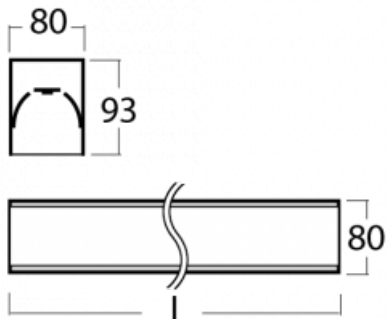

# Lina80-S

05S-200K-40GEM/840, B

**EPD<sup>®</sup>**

Lina80-S luminaires are available in recessed, surface, suspended or wall mounted versions, including the illuminated corner segments. Lina80-S system luminaire can be used to create different shapes or long lines, with special joints that prevent any light to shine through, creating thus a seamless visual effect, suitable for small offices as well as big halls.

**Technical drawing**

Type of installation	Recessed, Surface, Wall mounted, Suspended, 3 circuit track
Light distribution	Direct
Luminaire shape	Linear
Colour of the luminaires	Black
Material	Aluminium
Lifetime	L90/B50 60 000 hours
Warranty	60 months
Description of luminaires	Luminaire recessed/surface/wall mounted/suspended/3 circuit track
Dimensions	2244 mm × 80 mm × 93 mm
Light source	LED MODUL
Type of optical system	Opal diffuser
Luminous flux	4270 lm ± 10 %
Colour Temperature	4000 K cool white
Luminous efficacy	144 lm/W
MacAdam Light source	2
Colour rendering index	80
UGR max. X=4H Y=8H, ρ=70,50,20	23.6

**00-20700, B**  
 2 pcs of wall fastening  
 Lipo/Lina

**00-20900, F**  
 bracket for installation  
 of suspended type of  
 profile as recessed  
 trimless

**00-21300, B**  
 Lipo80-S, Lina80-S -  
 pendant profile for track  
 luminaires; l = 1122mm