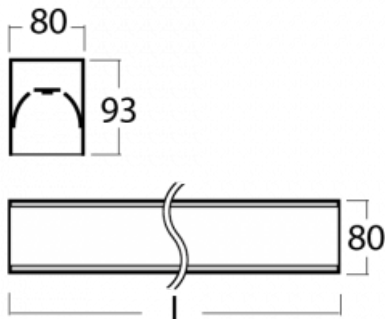

Luminaire

Lina80-S

05S-200K-40GEE/830, B

EPD®

Lina80-S luminaires are available in recessed, surface, suspended or wall mounted versions, including the illuminated corner segments. Lina80-S system luminaire can be used to create different shapes or long lines, with special joints that prevent any light to shine through, creating thus a seamless visual effect, suitable for small offices as well as big halls.

Technical drawing

Type of installation	Recessed, Surface, Wall mounted, Suspended, 3 circuit track
Light distribution	Direct
Luminaire shape	Linear
Colour of the luminaires	Black
Material	Aluminium
Lifetime	L90/B50 60 000 hours
Warranty	5 years
Description of luminaires	Luminaire recessed/surface/wall mounted/suspended/3 circuit track
Dimensions	2244 mm × 80 mm × 93 mm
Weight	9 kg
Light source	LED MODUL
Type of optical system	Opal diffuser
Luminous flux*	4060 lm
Colour Temperature	3000 K warm white
Luminous efficacy	137 lm/W
MacAdam Light source	2
Colour rendering index	80
UGR max. X=4H Y=8H, ρ=70,50,20	23.4

Luminaire power input*	29.6 W
Connection of the luminaires	ON/OFF
Electrical voltage	220-240V
Frequency	50/60Hz

  IP 40

*±10 %

Downloads

Installation instructions

Photos

Accessories

00-00200, N
straight connector

00-20700, B
2 pcs of wall fastening
Lipo/Lina

00-20900, F
bracket for installation
of suspended type of
profile as recessed
trimless

00-21300, B
Lipo80-S, Lina80-S -
pendant profile for track
luminaires; l = 1122mm