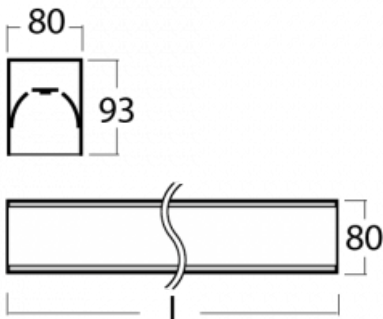

Luminaire

Lina80-S

05S-200K-35GEE/830, B

EPD®

Lina80-S luminaires are available in recessed, surface, suspended or wall mounted versions, including the illuminated corner segments. Lina80-S system luminaire can be used to create different shapes or long lines, with special joints that prevent any light to shine through, creating thus a seamless visual effect, suitable for small offices as well as big halls.

Technical drawing

Type of installation	Recessed, Surface, Wall mounted, Suspended, 3 circuit track
Light distribution	Direct
Luminaire shape	Linear
Colour of the luminaires	Black
Material	Aluminium
Lifetime	L90/B50 60 000 hours
Warranty	5 years
Description of luminaires	Luminaire recessed/surface/wall mounted/suspended/3 circuit track
Dimensions	1964 mm × 80 mm × 93 mm
Weight	7.4 kg
Light source	LED MODUL
Type of optical system	Opal diffuser
Luminous flux*	3560 lm
Colour Temperature	3000 K warm white
Luminous efficacy	137 lm/W
MacAdam Light source	2
Colour rendering index	80
UGR max. X=4H Y=8H, ρ=70,50,20	23.4

Luminaire power input*	25.9 W
Connection of the luminaires	ON/OFF
Electrical voltage	220-240V
Frequency	50/60Hz

  IP 40

*±10 %

Downloads

Installation instructions

Photos

Accessories

00-00200, N
 straight connector

00-21300, B
 Lipo80-S, Lina80-S -
 pendant profile for track
 luminaires; l = 1122mm

00-21301, B
 Lipo80-S, Lina80-S -
 pendant profile for track
 luminaires; l = 2242mm

00-51300, B
 set for suspension into
 3-phase track, non-
 dimmable luminaires