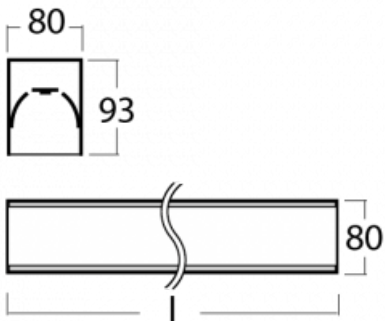

Luminaire

Lina80-S

05S-200K-35GED/830, S

EPD®

Lina80-S luminaires are available in recessed, surface, suspended or wall mounted versions, including the illuminated corner segments. Lina80-S system luminaire can be used to create different shapes or long lines, with special joints that prevent any light to shine through, creating thus a seamless visual effect, suitable for small offices as well as big halls.

Technical drawing

Type of installation	Recessed, Surface, Wall mounted, Suspended, 3 circuit track
Light distribution	Direct
Luminaire shape	Linear
Colour of the luminaires	Silver
Material	Aluminium
Lifetime	L90/B50 60 000 hours
Warranty	60 months
Description of luminaires	Luminaire recessed/surface/wall mounted/suspended/3 circuit track
Dimensions	1964 mm × 80 mm × 93 mm
Weight	7.3 kg
Light source	LED MODUL
Type of optical system	Opal diffuser
Luminous flux	3560 lm ± 10 %
Colour Temperature	3000 K warm white
Luminous efficacy	137 lm/W
MacAdam Light source	2
Colour rendering index	80
UGR max. X=4H Y=8H, ρ=70,50,20	23.4