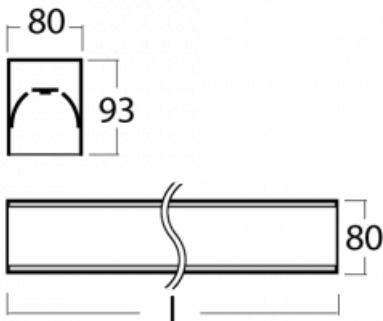

Luminaire

Lina80-S

05S-200K-30GHE/840, W

EPD®

Lina80-S luminaires are available in recessed, surface, suspended or wall mounted versions, including the illuminated corner segments. Lina80-S system luminaire can be used to create different shapes or long lines, with special joints that prevent any light to shine through, creating thus a seamless visual effect, suitable for small offices as well as big halls.

Technical drawing

Type of installation	Recessed, Surface, Wall mounted, Suspended, 3 circuit track
Light distribution	Direct
Luminaire shape	Linear
Colour of the luminaires	White
Material	Aluminium
Lifetime	L80/B10 70 000 hours
Warranty	60 months
Description of luminaires	Luminaire recessed/surface/wall mounted/suspended/3 circuit track
Dimensions	1683 mm × 80 mm × 93 mm
Light source	LED MODUL
Type of optical system	Opal diffuser
Luminous flux	8030 lm ± 10 %
Colour Temperature	4000 K cool white
Luminous efficacy	122 lm/W
MacAdam Light source	2
Colour rendering index	80
UGR max. X=4H Y=8H, ρ=70,50,20	26.7

00-21300, W
Lipo80-S, Lina80-S -
pendant profile for track
luminaires; l = 1122mm

00-21301, W
Lipo80-S, Lina80-S -
pendant profile for track
luminaires; l = 2242mm

00-51300, W
set for suspension into
3-phase track, non-
dimmable luminaires