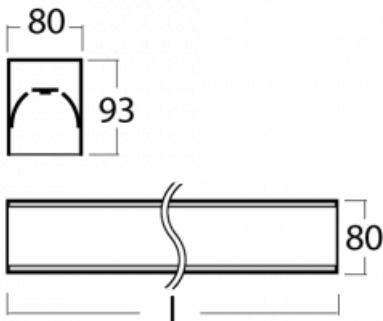

Luminaire

Lina80-S

05S-200K-30GHD/840, B

EPD[®]

Lina80-S luminaires are available in recessed, surface, suspended or wall mounted versions, including the illuminated corner segments. Lina80-S system luminaire can be used to create different shapes or long lines, with special joints that prevent any light to shine through, creating thus a seamless visual effect, suitable for small offices as well as big halls.

Technical drawing

Type of installation	Recessed, Surface, Wall mounted, Suspended, 3 circuit track
Light distribution	Direct
Luminaire shape	Linear
Colour of the luminaires	Black
Material	Aluminium
Lifetime	L80/B10 70 000 hours
Warranty	5 years
Description of luminaires	Luminaire recessed/surface/wall mounted/suspended/3 circuit track
Dimensions	1683 mm × 80 mm × 93 mm
Light source	LED MODUL
Type of optical system	Opal diffuser
Luminous flux*	8030 lm
Colour Temperature	4000 K cool white
Luminous efficacy	122 lm/W
MacAdam Light source	2
Colour rendering index	80
UGR max. X=4H Y=8H, ρ=70,50,20	26.7