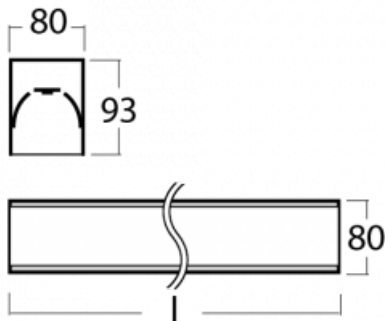

Luminaire

Lina80-S

05S-200K-30GGM3/830, B

Lina80-S luminaires are available in recessed, surface, suspended or wall mounted versions, including the illuminated corner segments. Lina80-S system luminaire can be used to create different shapes or long lines, with special joints that prevent any light to shine through, creating thus a seamless visual effect, suitable for small offices as well as big halls.

Technical drawing

Type of installation	Recessed, Surface, Wall mounted, Suspended, 3 circuit track
Light distribution	Direct
Luminaire shape	Linear
Colour of the luminaires	Black
Material	Aluminium
Lifetime	L90/B50 60 000 hours
Warranty	5 years
Description of luminaires	Luminaire recessed/surface/wall mounted/suspended/3 circuit track
Dimensions	1683 mm × 80 mm × 93 mm
Light source	LED MODUL
Type of optical system	Opal diffuser
Luminous flux*	4670 lm
Colour Temperature	3000 K warm white
Luminous efficacy	126 lm/W
MacAdam Light source	2
Colour rendering index	80
UGR max. X=4H Y=8H, ρ=70,50,20	24.9

00-00300, N
wire suspension
2000mm

00-00301, N
wire suspension
4000mm

00-00302, N
wire suspension
6000mm

00-00363, K
cable 5x1,5 2000mm

00-00364, K
cable 5x1,5 4000mm

00-00365, K
cable 5x1,5 6000mm

00-00370, B
ceiling cup 80x80x32mm

00-21300, B
Lipo80-S, Lina80-S -
pendant profile for track
luminaires; l = 1122mm

00-21301, B
Lipo80-S, Lina80-S -
pendant profile for track
luminaires; l = 2242mm

00-51300, B
set for suspension into
3-phase track, non-
dimmable luminaires