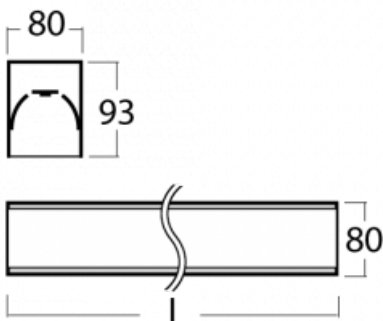

# Lina80-S

05S-200K-30GETD/840, W

**EPD®**

Lina80-S luminaires are available in recessed, surface, suspended or wall mounted versions, including the illuminated corner segments. Lina80-S system luminaire can be used to create different shapes or long lines, with special joints that prevent any light to shine through, creating thus a seamless visual effect, suitable for small offices as well as big halls.

**Technical drawing**

Type of installation	Recessed, Surface, Wall mounted, Suspended, 3 circuit track
Light distribution	Direct
Luminaire shape	Linear
Colour of the luminaires	White
Material	Aluminium
Lifetime	L90/B50 60 000 hours
Warranty	5 years
Description of luminaires	Luminaire recessed/surface/wall mounted/suspended/3 circuit track
Dimensions	1683 mm × 80 mm × 93 mm
Light source	LED MODUL
Type of optical system	Opal diffuser
Luminous flux*	3200 lm
Colour Temperature	4000 K cool white
Luminous efficacy	144 lm/W
MacAdam Light source	2
Colour rendering index	80
UGR max. X=4H Y=8H, ρ=70,50,20	23.5