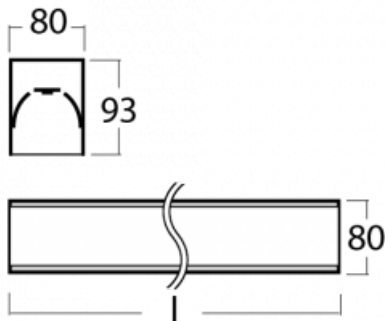

Luminaire

Lina80-S

05S-200K-30GEM3/840, S

EPD®

Lina80-S luminaires are available in recessed, surface, suspended or wall mounted versions, including the illuminated corner segments. Lina80-S system luminaire can be used to create different shapes or long lines, with special joints that prevent any light to shine through, creating thus a seamless visual effect, suitable for small offices as well as big halls.

Technical drawing

Type of installation	Recessed, Surface, Wall mounted, Suspended, 3 circuit track
Light distribution	Direct
Luminaire shape	Linear
Colour of the luminaires	Silver
Material	Aluminium
Lifetime	L90/B50 60 000 hours
Warranty	5 years
Description of luminaires	Luminaire recessed/surface/wall mounted/suspended/3 circuit track
Dimensions	1683 mm × 80 mm × 93 mm
Light source	LED MODUL
Type of optical system	Opal diffuser
Luminous flux*	3200 lm
Colour Temperature	4000 K cool white
Luminous efficacy	144 lm/W
MacAdam Light source	2
Colour rendering index	80
UGR max. X=4H Y=8H, ρ=70,50,20	23.5

00-00300, N
 wire suspension
 2000mm

00-00301, N
 wire suspension
 4000mm

00-00302, N
 wire suspension
 6000mm

00-00363, K
 cable 5x1,5 2000mm

00-00364, K
 cable 5x1,5 4000mm

00-00365, K
 cable 5x1,5 6000mm

00-21300, S
 Lipo80-S, Lina80-S -
 pendant profile for track
 luminaires; l = 1122mm

00-21301, S
 Lipo80-S, Lina80-S -
 pendant profile for track
 luminaires; l = 2242mm

00-51300, S
 set for suspension into
 3-phase track, non-
 dimmable luminaires