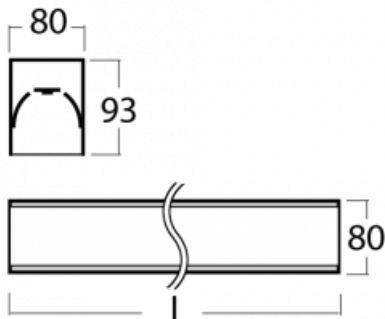

Luminaire

Lina80-S

05S-200K-30GEM/830, S

EPD[®]

Lina80-S luminaires are available in recessed, surface, suspended or wall mounted versions, including the illuminated corner segments. Lina80-S system luminaire can be used to create different shapes or long lines, with special joints that prevent any light to shine through, creating thus a seamless visual effect, suitable for small offices as well as big halls.

Technical drawing

Type of installation	Recessed, Surface, Wall mounted, Suspended, 3 circuit track
Light distribution	Direct
Luminaire shape	Linear
Colour of the luminaires	Silver
Material	Aluminium
Lifetime	L90/B50 60 000 hours
Warranty	60 months
Description of luminaires	Luminaire recessed/surface/wall mounted/suspended/3 circuit track
Dimensions	1683 mm × 80 mm × 93 mm
Light source	LED MODUL
Type of optical system	Opal diffuser
Luminous flux	3050 lm ± 10 %
Colour Temperature	3000 K warm white
Luminous efficacy	137 lm/W
MacAdam Light source	2
Colour rendering index	80
UGR max. X=4H Y=8H, ρ=70,50,20	23.4

00-21300, S
Lipo80-S, Lina80-S -
pendant profile for track
luminaires; l = 1122mm

00-21301, S
Lipo80-S, Lina80-S -
pendant profile for track
luminaires; l = 2242mm

00-51300, S
set for suspension into
3-phase track, non-
dimmable luminaires