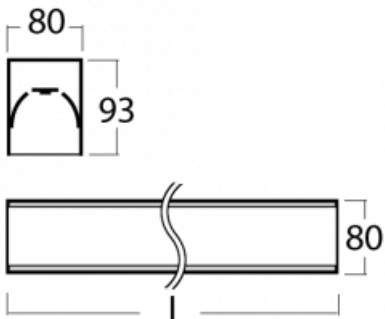

Luminaire

Lina80-S

05S-200K-30GEE/840, B

EPD®

Lina80-S luminaires are available in recessed, surface, suspended or wall mounted versions, including the illuminated corner segments. Lina80-S system luminaire can be used to create different shapes or long lines, with special joints that prevent any light to shine through, creating thus a seamless visual effect, suitable for small offices as well as big halls.

Technical drawing

Type of installation	Recessed, Surface, Wall mounted, Suspended, 3 circuit track
Light distribution	Direct
Luminaire shape	Linear
Colour of the luminaires	Black
Material	Aluminium
Lifetime	L90/B50 60 000 hours
Warranty	60 months
Description of luminaires	Luminaire recessed/surface/wall mounted/suspended/3 circuit track
Dimensions	1683 mm × 80 mm × 93 mm
Weight	5.9 kg
Light source	LED MODUL
Type of optical system	Opal diffuser
Luminous flux	3200 lm ± 10 %
Colour Temperature	4000 K cool white
Luminous efficacy	144 lm/W
MacAdam Light source	2
Colour rendering index	80
UGR max. X=4H Y=8H, ρ=70,50,20	23.5

00-21300, B
Lipo80-S, Lina80-S -
pendant profile for track
luminaires; l = 1122mm

00-21301, B
Lipo80-S, Lina80-S -
pendant profile for track
luminaires; l = 2242mm

00-51300, B
set for suspension into
3-phase track, non-
dimmable luminaires