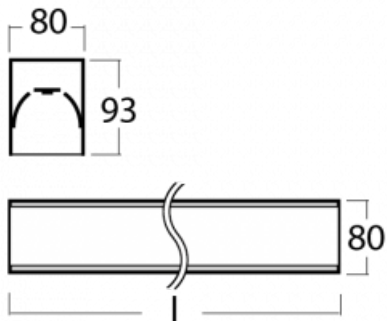

Luminaire

Lina80-S

05S-200K-30GEE/840, B

EPD®

Lina80-S luminaires are available in recessed, surface, suspended or wall mounted versions, including the illuminated corner segments. Lina80-S system luminaire can be used to create different shapes or long lines, with special joints that prevent any light to shine through, creating thus a seamless visual effect, suitable for small offices as well as big halls.

Technical drawing

Type of installation	Recessed, Surface, Wall mounted, Suspended, 3 circuit track
Light distribution	Direct
Luminaire shape	Linear
Colour of the luminaires	Black
Material	Aluminium
Lifetime	L90/B50 60 000 hours
Warranty	5 years
Description of luminaires	Luminaire recessed/surface/wall mounted/suspended/3 circuit track
Dimensions	1683 mm × 80 mm × 93 mm
Weight	5.9 kg
Light source	LED MODUL
Type of optical system	Opal diffuser
Luminous flux*	3200 lm
Colour Temperature	4000 K cool white
Luminous efficacy	144 lm/W
MacAdam Light source	2
Colour rendering index	80
UGR max. X=4H Y=8H, ρ=70,50,20	23.5

00-21300, B
 Lipo80-S, Lina80-S -
 pendant profile for track
 luminaires; l = 1122mm

00-21301, B
 Lipo80-S, Lina80-S -
 pendant profile for track
 luminaires; l = 2242mm

00-51300, B
 set for suspension into
 3-phase track, non-
 dimmable luminaires