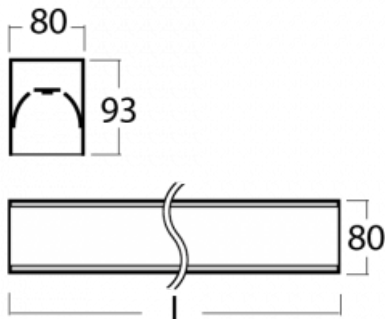

Luminaire

Lina80-S

05S-200K-30GEE/830, B

EPD®

Lina80-S luminaires are available in recessed, surface, suspended or wall mounted versions, including the illuminated corner segments. Lina80-S system luminaire can be used to create different shapes or long lines, with special joints that prevent any light to shine through, creating thus a seamless visual effect, suitable for small offices as well as big halls.

Technical drawing

Type of installation	Recessed, Surface, Wall mounted, Suspended, 3 circuit track
Light distribution	Direct
Luminaire shape	Linear
Colour of the luminaires	Black
Material	Aluminium
Lifetime	L90/B50 60 000 hours
Warranty	5 years
Description of luminaires	Luminaire recessed/surface/wall mounted/suspended/3 circuit track
Dimensions	1683 mm × 80 mm × 93 mm
Weight	6 kg
Light source	LED MODUL
Type of optical system	Opal diffuser
Luminous flux*	3050 lm
Colour Temperature	3000 K warm white
Luminous efficacy	137 lm/W
MacAdam Light source	2
Colour rendering index	80
UGR max. X=4H Y=8H, ρ=70,50,20	23.4

Luminaire power input*	22.2 W
Connection of the luminaires	ON/OFF
Electrical voltage	220-240V
Frequency	50/60Hz

  IP 40

*±10 %

Downloads

Installation instructions

Photos

Accessories

00-00200, N
 straight connector

00-21300, B
 Lipo80-S, Lina80-S -
 pendant profile for track
 luminaires; l = 1122mm

00-21301, B
 Lipo80-S, Lina80-S -
 pendant profile for track
 luminaires; l = 2242mm

00-51300, B
 set for suspension into
 3-phase track, non-
 dimmable luminaires