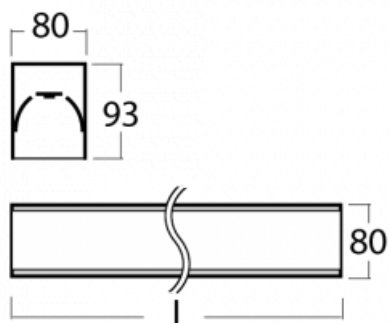

Luminaire

Lina80-S

05S-200K-30GED/830, W

EPD®

Lina80-S luminaires are available in recessed, surface, suspended or wall mounted versions, including the illuminated corner segments. Lina80-S system luminaire can be used to create different shapes or long lines, with special joints that prevent any light to shine through, creating thus a seamless visual effect, suitable for small offices as well as big halls.

Technical drawing

| | |
|-----------------------------------|---|
| Type of installation | Recessed, Surface, Wall mounted, Suspended, 3 circuit track |
| Light distribution | Direct |
| Luminaire shape | Linear |
| Colour of the luminaires | White |
| Material | Aluminium |
| Lifetime | L90/B50 60 000 hours |
| Warranty | 60 months |
| Description of luminaires | Luminaire recessed/surface/wall mounted/suspended/3 circuit track |
| Dimensions | 1683 mm × 80 mm × 93 mm |
| Weight | 5.9 kg |
| Light source | LED MODUL |
| Type of optical system | Opal diffuser |
| Luminous flux | 3050 lm ± 10 % |
| Colour Temperature | 3000 K warm white |
| Luminous efficacy | 137 lm/W |
| MacAdam Light source | 2 |
| Colour rendering index | 80 |
| UGR max. X=4H Y=8H, ρ=70,50,20 | 23.4 |

00-20900, F
 bracket for installation
 of suspended type of
 profile as recessed
 trimless

00-21300, W
 Lipo80-S, Lina80-S -
 pendant profile for track
 luminaires; l = 1122mm

00-21301, W
 Lipo80-S, Lina80-S -
 pendant profile for track
 luminaires; l = 2242mm