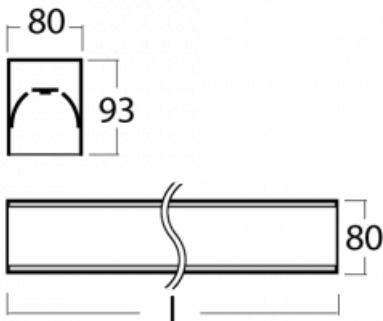

Luminaire

Lina80-S

05S-200K-25GHTD/830, W

EPD®

Lina80-S luminaires are available in recessed, surface, suspended or wall mounted versions, including the illuminated corner segments. Lina80-S system luminaire can be used to create different shapes or long lines, with special joints that prevent any light to shine through, creating thus a seamless visual effect, suitable for small offices as well as big halls.

Technical drawing

Type of installation	Recessed, Surface, Wall mounted, Suspended, 3 circuit track
Light distribution	Direct
Luminaire shape	Linear
Colour of the luminaires	White
Material	Aluminium
Lifetime	L80/B10 70 000 hours
Warranty	5 years
Description of luminaires	Luminaire recessed/surface/wall mounted/suspended/3 circuit track
Dimensions	1403 mm × 80 mm × 93 mm
Weight	5.2 kg
Light source	LED MODUL
Type of optical system	Opal diffuser
Luminous flux*	6370 lm
Colour Temperature	3000 K warm white
Luminous efficacy	116 lm/W
MacAdam Light source	2
Colour rendering index	80
UGR max. X=4H Y=8H, ρ=70,50,20	26.6

00-20900, F
 bracket for installation
 of suspended type of
 profile as recessed
 trimless

00-21300, W
 Lipo80-S, Lina80-S -
 pendant profile for track
 luminaires; l = 1122mm

00-21301, W
 Lipo80-S, Lina80-S -
 pendant profile for track
 luminaires; l = 2242mm