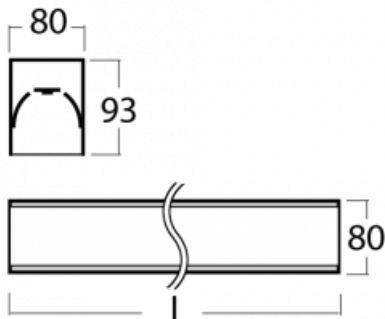

Luminaire

Lina80-S

05S-200K-25GHD/830, B

EPD®

Lina80-S luminaires are available in recessed, surface, suspended or wall mounted versions, including the illuminated corner segments. Lina80-S system luminaire can be used to create different shapes or long lines, with special joints that prevent any light to shine through, creating thus a seamless visual effect, suitable for small offices as well as big halls.

Technical drawing

Type of installation	Recessed, Surface, Wall mounted, Suspended, 3 circuit track
Light distribution	Direct
Luminaire shape	Linear
Colour of the luminaires	Black
Material	Aluminium
Lifetime	L80/B10 70 000 hours
Warranty	60 months
Description of luminaires	Luminaire recessed/surface/wall mounted/suspended/3 circuit track
Dimensions	1403 mm × 80 mm × 93 mm
Light source	LED MODUL
Type of optical system	Opal diffuser
Luminous flux	6370 lm ± 10 %
Colour Temperature	3000 K warm white
Luminous efficacy	116 lm/W
MacAdam Light source	2
Colour rendering index	80
UGR max. X=4H Y=8H, ρ=70,50,20	26.6