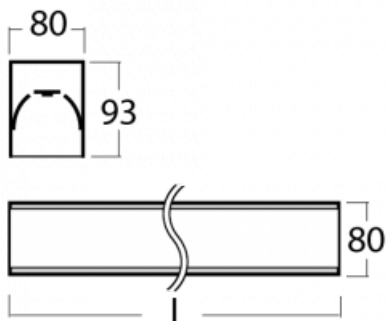

# Lina80-S

05S-200K-25GGM3/840, B

EPD®

Lina80-S luminaires are available in recessed, surface, suspended or wall mounted versions, including the illuminated corner segments. Lina80-S system luminaire can be used to create different shapes or long lines, with special joints that prevent any light to shine through, creating thus a seamless visual effect, suitable for small offices as well as big halls.

## Technical drawing

Type of installation	Recessed, Surface, Wall mounted, Suspended, 3 circuit track
Light distribution	Direct
Luminaire shape	Linear
Colour of the luminaires	Black
Material	Aluminium
Lifetime	L90/B50 60 000 hours
Warranty	5 years
Description of luminaires	Luminaire recessed/surface/wall mounted/suspended/3 circuit track
Dimensions	1403 mm × 80 mm × 93 mm
Light source	LED MODUL
Type of optical system	Opal diffuser
Luminous flux*	4090 lm
Colour Temperature	4000 K cool white
Luminous efficacy	132 lm/W
MacAdam Light source	2
Colour rendering index	80
UGR max. X=4H Y=8H, ρ=70,50,20	25