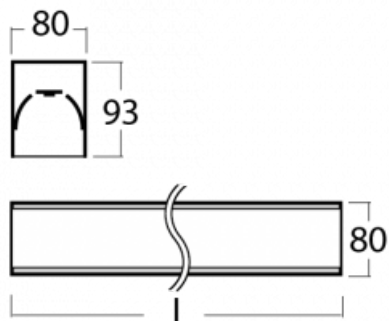

Luminaire

Lina80-S

05S-200K-25GGD/840, S

EPD®

Lina80-S luminaires are available in recessed, surface, suspended or wall mounted versions, including the illuminated corner segments. Lina80-S system luminaire can be used to create different shapes or long lines, with special joints that prevent any light to shine through, creating thus a seamless visual effect, suitable for small offices as well as big halls.

Technical drawing

Type of installation	Recessed, Surface, Wall mounted, Suspended, 3 circuit track
Light distribution	Direct
Luminaire shape	Linear
Colour of the luminaires	Silver
Material	Aluminium
Lifetime	L90/B50 60 000 hours
Warranty	5 years
Description of luminaires	Luminaire recessed/surface/wall mounted/suspended/3 circuit track
Dimensions	1403 mm × 80 mm × 93 mm
Light source	LED MODUL
Type of optical system	Opal diffuser
Luminous flux*	4090 lm
Colour Temperature	4000 K cool white
Luminous efficacy	132 lm/W
MacAdam Light source	2
Colour rendering index	80
UGR max. X=4H Y=8H, ρ=70,50,20	25

00-00300, N
 wire suspension
 2000mm

00-00301, N
 wire suspension
 4000mm

00-00302, N
 wire suspension
 6000mm

00-00354, K
 cable 5x0,75 1000mm

00-00355, K
 cable 5x0,75 2000mm

00-00356, K
 cable 5x0,75 4000mm

00-21300, S
 Lipo80-S, Lina80-S -
 pendant profile for track
 luminaires; l = 1122mm

00-21301, S
 Lipo80-S, Lina80-S -
 pendant profile for track
 luminaires; l = 2242mm

00-51300, S
 set for suspension into
 3-phase track, non-
 dimmable luminaires