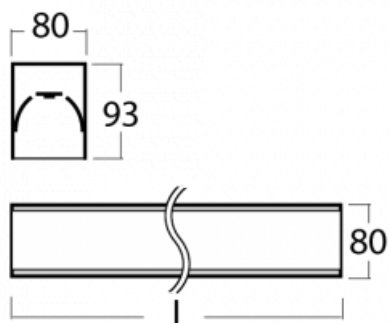

# Lina80-S

05S-200K-25GEM/840, W

EPD®

Lina80-S luminaires are available in recessed, surface, suspended or wall mounted versions, including the illuminated corner segments. Lina80-S system luminaire can be used to create different shapes or long lines, with special joints that prevent any light to shine through, creating thus a seamless visual effect, suitable for small offices as well as big halls.

## Technical drawing

Type of installation	Recessed, Surface, Wall mounted, Suspended, 3 circuit track
Light distribution	Direct
Luminaire shape	Linear
Colour of the luminaires	White
Material	Aluminium
Lifetime	L90/B50 60 000 hours
Warranty	5 years
Description of luminaires	Luminaire recessed/surface/wall mounted/suspended/3 circuit track
Dimensions	1403 mm × 80 mm × 93 mm
Weight	5.3 kg
Light source	LED MODUL
Type of optical system	Opal diffuser
Luminous flux*	2670 lm
Colour Temperature	4000 K cool white
Luminous efficacy	144 lm/W
MacAdam Light source	2
Colour rendering index	80
UGR max. X=4H Y=8H, ρ=70,50,20	23.6

**00-20700, W**  
 2 pcs of wall fastening  
 Lipo/Lina

**00-20900, F**  
 bracket for installation  
 of suspended type of  
 profile as recessed  
 trimless

**00-21300, W**  
 Lipo80-S, Lina80-S -  
 pendant profile for track  
 luminaires; l = 1122mm

**00-21301, W**  
 Lipo80-S, Lina80-S -  
 pendant profile for track  
 luminaires; l = 2242mm

**00-51300, W**  
 set for suspension into  
 3-phase track, non-  
 dimmable luminaires

**00-51301, W**  
 set for suspension into  
 3-phase track, dimmable  
 luminaires