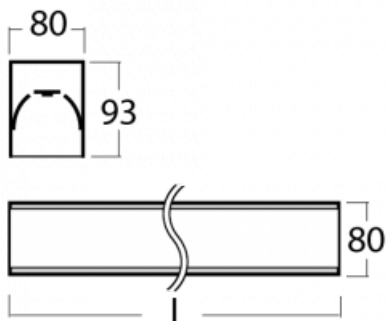

Luminaire

Lina80-S

05S-200K-25GEM/830, S

EPD®

Lina80-S luminaires are available in recessed, surface, suspended or wall mounted versions, including the illuminated corner segments. Lina80-S system luminaire can be used to create different shapes or long lines, with special joints that prevent any light to shine through, creating thus a seamless visual effect, suitable for small offices as well as big halls.

Technical drawing

Type of installation	Recessed, Surface, Wall mounted, Suspended, 3 circuit track
Light distribution	Direct
Luminaire shape	Linear
Colour of the luminaires	Silver
Material	Aluminium
Lifetime	L90/B50 60 000 hours
Warranty	60 months
Description of luminaires	Luminaire recessed/surface/wall mounted/suspended/3 circuit track
Dimensions	1403 mm × 80 mm × 93 mm
Light source	LED MODUL
Type of optical system	Opal diffuser
Luminous flux	2540 lm ± 10 %
Colour Temperature	3000 K warm white
Luminous efficacy	137 lm/W
MacAdam Light source	2
Colour rendering index	80
UGR max. X=4H Y=8H, ρ=70,50,20	23.4

00-21300, S
Lipo80-S, Lina80-S -
pendant profile for track
luminaires; l = 1122mm

00-21301, S
Lipo80-S, Lina80-S -
pendant profile for track
luminaires; l = 2242mm

00-51300, S
set for suspension into
3-phase track, non-
dimmable luminaires