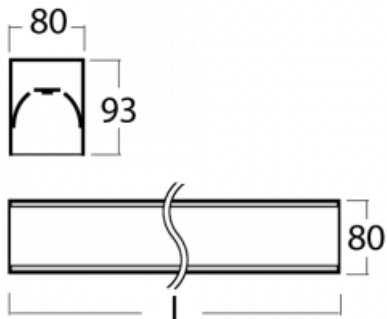

# Lina80-S

05S-200K-25GEE/830, W

EPD®

Lina80-S luminaires are available in recessed, surface, suspended or wall mounted versions, including the illuminated corner segments. Lina80-S system luminaire can be used to create different shapes or long lines, with special joints that prevent any light to shine through, creating thus a seamless visual effect, suitable for small offices as well as big halls.

## Technical drawing

Type of installation	Recessed, Surface, Wall mounted, Suspended, 3 circuit track
Light distribution	Direct
Luminaire shape	Linear
Colour of the luminaires	White
Material	Aluminium
Lifetime	L90/B50 60 000 hours
Warranty	60 months
Description of luminaires	Luminaire recessed/surface/wall mounted/suspended/3 circuit track
Dimensions	1403 mm × 80 mm × 93 mm
Weight	5.2 kg
Light source	LED MODUL
Type of optical system	Opal diffuser
Luminous flux	2540 lm ± 10 %
Colour Temperature	3000 K warm white
Luminous efficacy	137 lm/W
MacAdam Light source	2
Colour rendering index	80
UGR max. X=4H Y=8H, ρ=70,50,20	23.4