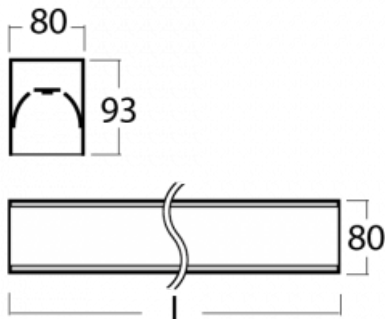

# Lina80-S

05S-200K-25GEE/830, B

EPD®

Lina80-S luminaires are available in recessed, surface, suspended or wall mounted versions, including the illuminated corner segments. Lina80-S system luminaire can be used to create different shapes or long lines, with special joints that prevent any light to shine through, creating thus a seamless visual effect, suitable for small offices as well as big halls.

## Technical drawing

Type of installation	Recessed, Surface, Wall mounted, Suspended, 3 circuit track
Light distribution	Direct
Luminaire shape	Linear
Colour of the luminaires	Black
Material	Aluminium
Lifetime	L90/B50 60 000 hours
Warranty	5 years
Description of luminaires	Luminaire recessed/surface/wall mounted/suspended/3 circuit track
Dimensions	1403 mm × 80 mm × 93 mm
Weight	5.2 kg
Light source	LED MODUL
Type of optical system	Opal diffuser
Luminous flux*	2540 lm
Colour Temperature	3000 K warm white
Luminous efficacy	137 lm/W
MacAdam Light source	2
Colour rendering index	80
UGR max. X=4H Y=8H, ρ=70,50,20	23.4