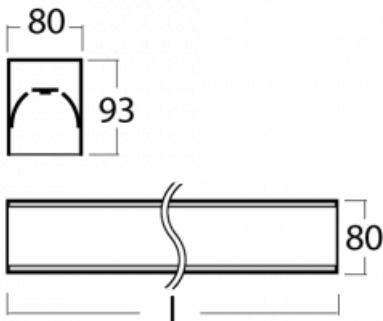

Luminaire

Lina80-S

05S-200K-20GHD/840, S

EPD®

Lina80-S luminaires are available in recessed, surface, suspended or wall mounted versions, including the illuminated corner segments. Lina80-S system luminaire can be used to create different shapes or long lines, with special joints that prevent any light to shine through, creating thus a seamless visual effect, suitable for small offices as well as big halls.

Technical drawing

Type of installation	Recessed, Surface, Wall mounted, Suspended, 3 circuit track
Light distribution	Direct
Luminaire shape	Linear
Colour of the luminaires	Silver
Material	Aluminium
Lifetime	L80/B10 70 000 hours
Warranty	60 months
Description of luminaires	Luminaire recessed/surface/wall mounted/suspended/3 circuit track
Dimensions	1122 mm × 80 mm × 93 mm
Weight	8.7 kg
Light source	LED MODUL
Type of optical system	Opal diffuser
Luminous flux	5350 lm ± 10 %
Colour Temperature	4000 K cool white
Luminous efficacy	122 lm/W
MacAdam Light source	2
Colour rendering index	80
UGR max. X=4H Y=8H, ρ=70,50,20	26.7