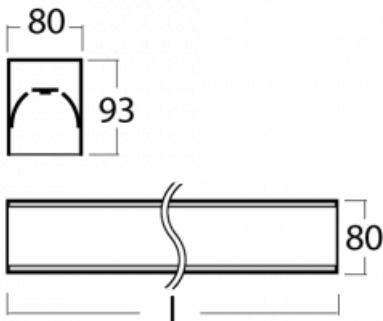

Luminaire

Lina80-S

05S-200K-20GEE/840, S

EPD®

Lina80-S luminaires are available in recessed, surface, suspended or wall mounted versions, including the illuminated corner segments. Lina80-S system luminaire can be used to create different shapes or long lines, with special joints that prevent any light to shine through, creating thus a seamless visual effect, suitable for small offices as well as big halls.

Technical drawing

Type of installation	Recessed, Surface, Wall mounted, Suspended, 3 circuit track
Light distribution	Direct
Luminaire shape	Linear
Colour of the luminaires	Silver
Material	Aluminium
Lifetime	L90/B50 60 000 hours
Warranty	60 months
Description of luminaires	Luminaire recessed/surface/wall mounted/suspended/3 circuit track
Dimensions	1122 mm × 80 mm × 93 mm
Weight	4 kg
Light source	LED MODUL
Type of optical system	Opal diffuser
Luminous flux	2130 lm ± 10 %
Colour Temperature	4000 K cool white
Luminous efficacy	144 lm/W
MacAdam Light source	2
Colour rendering index	80
UGR max. X=4H Y=8H, ρ=70,50,20	23.5

00-21300, S
 Lipo80-S, Lina80-S -
 pendant profile for track
 luminaires; l = 1122mm

00-21301, S
 Lipo80-S, Lina80-S -
 pendant profile for track
 luminaires; l = 2242mm

00-51300, S
 set for suspension into
 3-phase track, non-
 dimmable luminaires