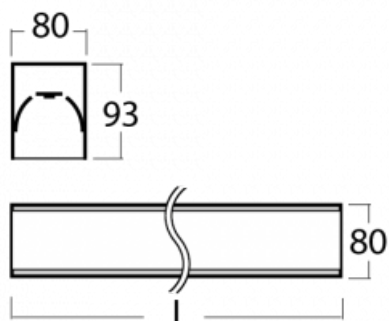

# Lina80-S

05S-200K-20GEE/830, S

EPD®

Lina80-S luminaires are available in recessed, surface, suspended or wall mounted versions, including the illuminated corner segments. Lina80-S system luminaire can be used to create different shapes or long lines, with special joints that prevent any light to shine through, creating thus a seamless visual effect, suitable for small offices as well as big halls.

## Technical drawing

Type of installation	Recessed, Surface, Wall mounted, Suspended, 3 circuit track
Light distribution	Direct
Luminaire shape	Linear
Colour of the luminaires	Silver
Material	Aluminium
Lifetime	L90/B50 60 000 hours
Warranty	5 years
Description of luminaires	Luminaire recessed/surface/wall mounted/suspended/3 circuit track
Dimensions	1122 mm × 80 mm × 93 mm
Weight	4.1 kg
Light source	LED MODUL
Type of optical system	Opal diffuser
Luminous flux*	2030 lm
Colour Temperature	3000 K warm white
Luminous efficacy	137 lm/W
MacAdam Light source	2
Colour rendering index	80
UGR max. X=4H Y=8H, ρ=70,50,20	23.4