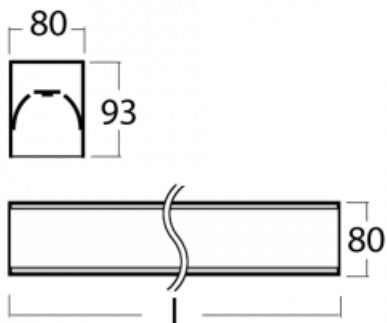

# Lina80-S

05S-200K-15GHD/830, W

EPD®

Lina80-S luminaires are available in recessed, surface, suspended or wall mounted versions, including the illuminated corner segments. Lina80-S system luminaire can be used to create different shapes or long lines, with special joints that prevent any light to shine through, creating thus a seamless visual effect, suitable for small offices as well as big halls.

## Technical drawing

Type of installation	Recessed, Surface, Wall mounted, Suspended, 3 circuit track
Light distribution	Direct
Luminaire shape	Linear
Colour of the luminaires	White
Material	Aluminium
Lifetime	L80/B10 70 000 hours
Warranty	5 years
Description of luminaires	Luminaire recessed/surface/wall mounted/suspended/3 circuit track
Dimensions	842 mm × 80 mm × 93 mm
Light source	LED MODUL
Type of optical system	Opal diffuser
Luminous flux*	3820 lm
Colour Temperature	3000 K warm white
Luminous efficacy	116 lm/W
MacAdam Light source	2
Colour rendering index	80
UGR max. X=4H Y=8H, ρ=70,50,20	26.6