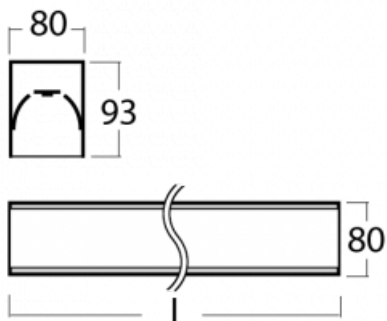

Luminaire

Lina80-S

05S-200K-15GETD/840, W

EPD[®]

Lina80-S luminaires are available in recessed, surface, suspended or wall mounted versions, including the illuminated corner segments. Lina80-S system luminaire can be used to create different shapes or long lines, with special joints that prevent any light to shine through, creating thus a seamless visual effect, suitable for small offices as well as big halls.

Technical drawing

Type of installation	Recessed, Surface, Wall mounted, Suspended, 3 circuit track
Light distribution	Direct
Luminaire shape	Linear
Colour of the luminaires	White
Material	Aluminium
Lifetime	L90/B50 60 000 hours
Warranty	60 months
Description of luminaires	Luminaire recessed/surface/wall mounted/suspended/3 circuit track
Dimensions	842 mm × 80 mm × 93 mm
Light source	LED MODUL
Type of optical system	Opal diffuser
Luminous flux	1600 lm ± 10 %
Colour Temperature	4000 K cool white
Luminous efficacy	144 lm/W
MacAdam Light source	2
Colour rendering index	80
UGR max. X=4H Y=8H, ρ=70,50,20	23.5

00-20900, F
 bracket for installation
 of suspended type of
 profile as recessed
 trimless

00-21300, W
 Lipo80-S, Lina80-S -
 pendant profile for track
 luminaires; l = 1122mm

00-21301, W
 Lipo80-S, Lina80-S -
 pendant profile for track
 luminaires; l = 2242mm