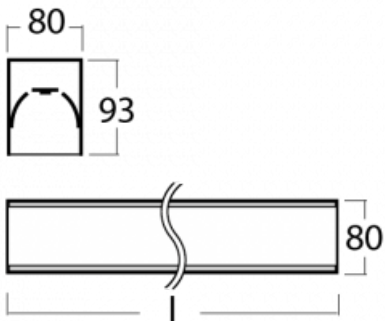

Luminaire

Lina80-S

05S-200K-15GEE/830, W

EPD®

Lina80-S luminaires are available in recessed, surface, suspended or wall mounted versions, including the illuminated corner segments. Lina80-S system luminaire can be used to create different shapes or long lines, with special joints that prevent any light to shine through, creating thus a seamless visual effect, suitable for small offices as well as big halls.

Technical drawing

Type of installation	Recessed, Surface, Wall mounted, Suspended, 3 circuit track
Light distribution	Direct
Luminaire shape	Linear
Colour of the luminaires	White
Material	Aluminium
Lifetime	L90/B50 60 000 hours
Warranty	5 years
Description of luminaires	Luminaire recessed/surface/wall mounted/suspended/3 circuit track
Dimensions	842 mm × 80 mm × 93 mm
Weight	3.3 kg
Light source	LED MODUL
Type of optical system	Opal diffuser
Luminous flux*	1520 lm
Colour Temperature	3000 K warm white
Luminous efficacy	137 lm/W
MacAdam Light source	2
Colour rendering index	80
UGR max. X=4H Y=8H, ρ=70,50,20	23.4

00-21300, W
 Lipo80-S, Lina80-S -
 pendant profile for track
 luminaires; l = 1122mm

00-21301, W
 Lipo80-S, Lina80-S -
 pendant profile for track
 luminaires; l = 2242mm

00-51300, W
 set for suspension into
 3-phase track, non-
 dimmable luminaires