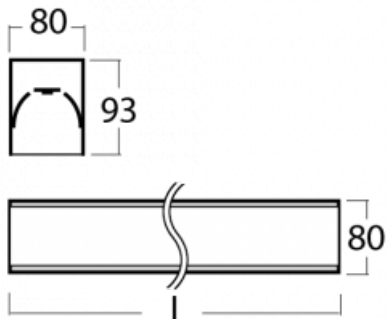

# Lina80-S

05S-200I-50GGE/840, W

EPD®

Lina80-S luminaires are available in recessed, surface, suspended or wall mounted versions, including the illuminated corner segments. Lina80-S system luminaire can be used to create different shapes or long lines, with special joints that prevent any light to shine through, creating thus a seamless visual effect, suitable for small offices as well as big halls.

## Technical drawing

Type of installation	Recessed, Surface, Wall mounted, Suspended, 3 circuit track
Light distribution	Direct
Luminaire shape	Linear
Colour of the luminaires	White
Material	Aluminium
Lifetime	L90/B50 60 000 hours
Warranty	5 years
Description of luminaires	Luminaire recessed/surface/wall mounted/suspended/3 circuit track
Dimensions	2805 mm × 80 mm × 93 mm
Weight	9.7 kg
Light source	LED MODUL
Type of optical system	Microprisma
Luminous flux*	6820 lm
Colour Temperature	4000 K cool white
Luminous efficacy	110 lm/W
MacAdam Light source	2
Colour rendering index	80
UGR max. X=4H Y=8H, ρ=70,50,20	20.5

**00-20700, W**  
 2 pcs of wall fastening  
 Lipo/Lina

**00-20900, F**  
 bracket for installation  
 of suspended type of  
 profile as recessed  
 trimless

**00-21300, W**  
 Lipo80-S, Lina80-S -  
 pendant profile for track  
 luminaires; l = 1122mm

**00-21301, W**  
 Lipo80-S, Lina80-S -  
 pendant profile for track  
 luminaires; l = 2242mm

**00-51300, W**  
 set for suspension into  
 3-phase track, non-  
 dimmable luminaires

**00-51301, W**  
 set for suspension into  
 3-phase track, dimmable  
 luminaires