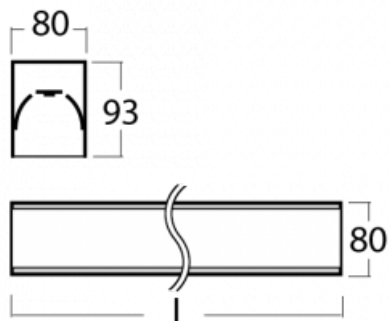

Luminaire

Lina80-S

05S-200I-50GGD/830, W

EPD®

Lina80-S luminaires are available in recessed, surface, suspended or wall mounted versions, including the illuminated corner segments. Lina80-S system luminaire can be used to create different shapes or long lines, with special joints that prevent any light to shine through, creating thus a seamless visual effect, suitable for small offices as well as big halls.

Technical drawing

Type of installation	Recessed, Surface, Wall mounted, Suspended, 3 circuit track
Light distribution	Direct
Luminaire shape	Linear
Colour of the luminaires	White
Material	Aluminium
Lifetime	L90/B50 60 000 hours
Warranty	5 years
Description of luminaires	Luminaire recessed/surface/wall mounted/suspended/3 circuit track
Dimensions	2805 mm × 80 mm × 93 mm
Light source	LED MODUL
Type of optical system	Microprisma
Luminous flux*	6490 lm
Colour Temperature	3000 K warm white
Luminous efficacy	105 lm/W
MacAdam Light source	2
Colour rendering index	80
UGR max. X=4H Y=8H, ρ=70,50,20	20.3

00-00300, N
 wire suspension
 2000mm

00-00301, N
 wire suspension
 4000mm

00-00302, N
 wire suspension
 6000mm

00-00354, K
 cable 5x0,75 1000mm

00-00355, K
 cable 5x0,75 2000mm

00-00356, K
 cable 5x0,75 4000mm

00-21300, W
 Lipo80-S, Lina80-S -
 pendant profile for track
 luminaires; l = 1122mm

00-21301, W
 Lipo80-S, Lina80-S -
 pendant profile for track
 luminaires; l = 2242mm

00-51300, W
 set for suspension into
 3-phase track, non-
 dimmable luminaires