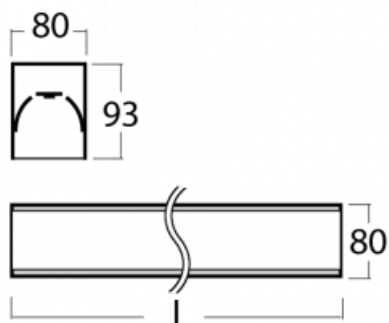

Luminaire

Lina80-S

05S-200I-50GETD/840, S

EPD®

Lina80-S luminaires are available in recessed, surface, suspended or wall mounted versions, including the illuminated corner segments. Lina80-S system luminaire can be used to create different shapes or long lines, with special joints that prevent any light to shine through, creating thus a seamless visual effect, suitable for small offices as well as big halls.

Technical drawing

Type of installation	Recessed, Surface, Wall mounted, Suspended, 3 circuit track
Light distribution	Direct
Luminaire shape	Linear
Colour of the luminaires	Silver
Material	Aluminium
Lifetime	L90/B50 60 000 hours
Warranty	60 months
Description of luminaires	Luminaire recessed/surface/wall mounted/suspended/3 circuit track
Dimensions	2805 mm × 80 mm × 93 mm
Light source	LED MODUL
Type of optical system	Microprisma
Luminous flux	2370 lm ± 10 %
Colour Temperature	4000 K cool white
Luminous efficacy	122 lm/W
MacAdam Light source	2
Colour rendering index	80
UGR max. X=4H Y=8H, ρ=70,50,20	16.8