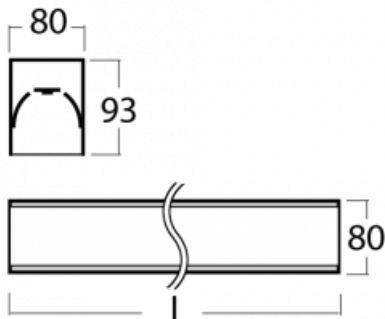

Luminaire

Lina80-S

05S-200I-50GEM3/840, S

EPD®

Lina80-S luminaires are available in recessed, surface, suspended or wall mounted versions, including the illuminated corner segments. Lina80-S system luminaire can be used to create different shapes or long lines, with special joints that prevent any light to shine through, creating thus a seamless visual effect, suitable for small offices as well as big halls.

Technical drawing

Type of installation	Recessed, Surface, Wall mounted, Suspended, 3 circuit track
Light distribution	Direct
Luminaire shape	Linear
Colour of the luminaires	Silver
Material	Aluminium
Lifetime	L90/B50 60 000 hours
Warranty	60 months
Description of luminaires	Luminaire recessed/surface/wall mounted/suspended/3 circuit track
Dimensions	2805 mm × 80 mm × 93 mm
Light source	LED MODUL
Type of optical system	Microprisma
Luminous flux	2370 lm ± 10 %
Colour Temperature	4000 K cool white
Luminous efficacy	122 lm/W
MacAdam Light source	2
Colour rendering index	80
UGR max. X=4H Y=8H, ρ=70,50,20	16.8

00-21300, S
Lipo80-S, Lina80-S -
pendant profile for track
luminaires; l = 1122mm

00-21301, S
Lipo80-S, Lina80-S -
pendant profile for track
luminaires; l = 2242mm

00-51300, S
set for suspension into
3-phase track, non-
dimmable luminaires