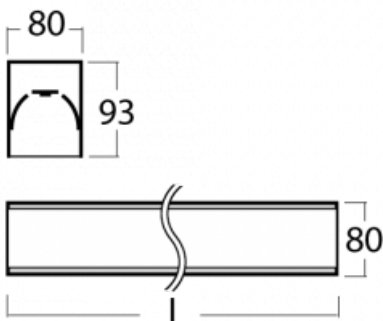

Luminaire

Lina80-S

05S-200I-50GEE/840, W

EPD®

Lina80-S luminaires are available in recessed, surface, suspended or wall mounted versions, including the illuminated corner segments. Lina80-S system luminaire can be used to create different shapes or long lines, with special joints that prevent any light to shine through, creating thus a seamless visual effect, suitable for small offices as well as big halls.

Technical drawing

Type of installation	Recessed, Surface, Wall mounted, Suspended, 3 circuit track
Light distribution	Direct
Luminaire shape	Linear
Colour of the luminaires	White
Material	Aluminium
Lifetime	L90/B50 60 000 hours
Warranty	5 years
Description of luminaires	Luminaire recessed/surface/wall mounted/suspended/3 circuit track
Dimensions	2805 mm × 80 mm × 93 mm
Light source	LED MODUL
Type of optical system	Microprisma
Luminous flux*	2370 lm
Colour Temperature	4000 K cool white
Luminous efficacy	122 lm/W
MacAdam Light source	2
Colour rendering index	80
UGR max. X=4H Y=8H, ρ=70,50,20	16.8

Luminaire power input*	19.5 W
Connection of the luminaires	ON/OFF
Electrical voltage	220-240V
Frequency	50/60Hz

  IP 40

*±10 %

Downloads

Installation instructions

Photos

Accessories

00-00200, N
 straight connector

00-21300, W
 Lipo80-S, Lina80-S -
 pendant profile for track
 luminaires; l = 1122mm

00-21301, W
 Lipo80-S, Lina80-S -
 pendant profile for track
 luminaires; l = 2242mm

00-51300, W
 set for suspension into
 3-phase track, non-
 dimmable luminaires