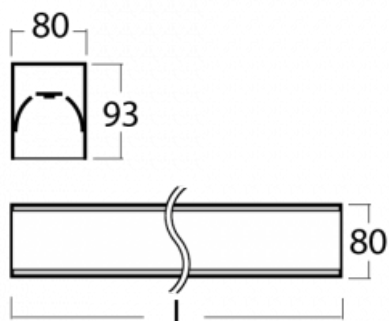

Luminaire

Lina80-S

05S-200I-50GEE/830, W

EPD®

Lina80-S luminaires are available in recessed, surface, suspended or wall mounted versions, including the illuminated corner segments. Lina80-S system luminaire can be used to create different shapes or long lines, with special joints that prevent any light to shine through, creating thus a seamless visual effect, suitable for small offices as well as big halls.

Technical drawing

Type of installation	Recessed, Surface, Wall mounted, Suspended, 3 circuit track
Light distribution	Direct
Luminaire shape	Linear
Colour of the luminaires	White
Material	Aluminium
Lifetime	L90/B50 60 000 hours
Warranty	5 years
Description of luminaires	Luminaire recessed/surface/wall mounted/suspended/3 circuit track
Dimensions	2805 mm × 80 mm × 93 mm
Weight	11.6 kg
Light source	LED MODUL
Type of optical system	Microprisma
Luminous flux*	2250 lm
Colour Temperature	3000 K warm white
Luminous efficacy	115 lm/W
MacAdam Light source	2
Colour rendering index	80
UGR max. X=4H Y=8H, ρ=70,50,20	16.6

00-21300, W
 Lipo80-S, Lina80-S -
 pendant profile for track
 luminaires; l = 1122mm

00-21301, W
 Lipo80-S, Lina80-S -
 pendant profile for track
 luminaires; l = 2242mm

00-51300, W
 set for suspension into
 3-phase track, non-
 dimmable luminaires