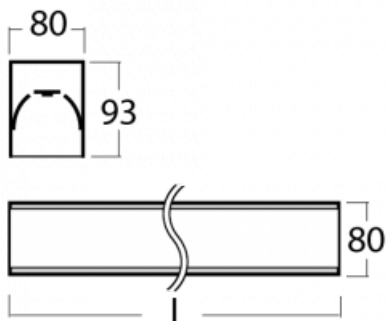

Luminaire

Lina80-S

05S-200I-50GED/840, S

EPD®

Lina80-S luminaires are available in recessed, surface, suspended or wall mounted versions, including the illuminated corner segments. Lina80-S system luminaire can be used to create different shapes or long lines, with special joints that prevent any light to shine through, creating thus a seamless visual effect, suitable for small offices as well as big halls.

Technical drawing

Type of installation	Recessed, Surface, Wall mounted, Suspended, 3 circuit track
Light distribution	Direct
Luminaire shape	Linear
Colour of the luminaires	Silver
Material	Aluminium
Lifetime	L90/B50 60 000 hours
Warranty	5 years
Description of luminaires	Luminaire recessed/surface/wall mounted/suspended/3 circuit track
Dimensions	2805 mm × 80 mm × 93 mm
Light source	LED MODUL
Type of optical system	Microprisma
Luminous flux*	2370 lm
Colour Temperature	4000 K cool white
Luminous efficacy	122 lm/W
MacAdam Light source	2
Colour rendering index	80
UGR max. X=4H Y=8H, ρ=70,50,20	16.8