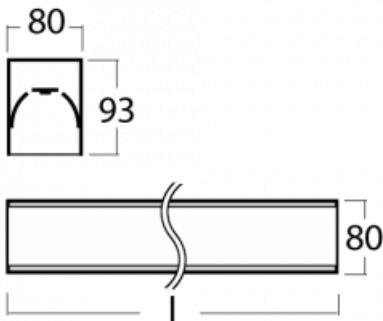

# Lina80-S

05S-200I-40GHE/830, B

**EPD<sup>®</sup>**

Lina80-S luminaires are available in recessed, surface, suspended or wall mounted versions, including the illuminated corner segments. Lina80-S system luminaire can be used to create different shapes or long lines, with special joints that prevent any light to shine through, creating thus a seamless visual effect, suitable for small offices as well as big halls.

**Technical drawing**

Type of installation	Recessed, Surface, Wall mounted, Suspended, 3 circuit track
Light distribution	Direct
Luminaire shape	Linear
Colour of the luminaires	Black
Material	Aluminium
Lifetime	L80/B10 70 000 hours
Warranty	60 months
Description of luminaires	Luminaire recessed/surface/wall mounted/suspended/3 circuit track
Dimensions	2244 mm × 80 mm × 93 mm
Light source	LED MODUL
Type of optical system	Microprisma
Luminous flux	8560 lm ± 10 %
Colour Temperature	3000 K warm white
Luminous efficacy	98 lm/W
MacAdam Light source	2
Colour rendering index	80
UGR max. X=4H Y=8H, ρ=70,50,20	22.1